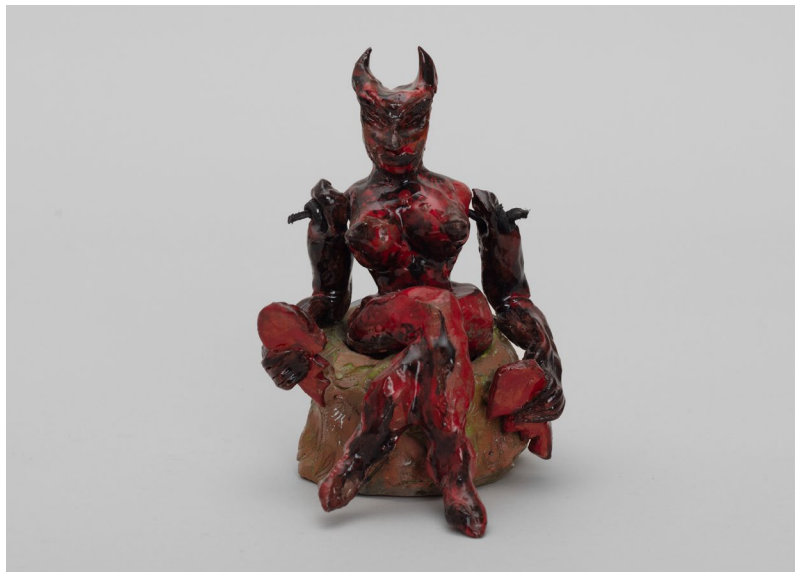

Laura Welker
Devil Box, 2024
Ceramic
Unique