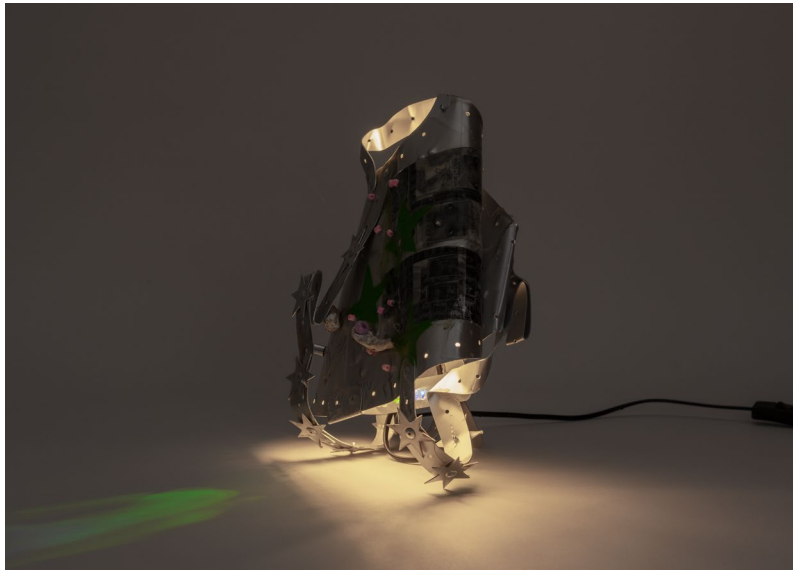

Ben Schumacher & Felix Taylor
Green star, 2024
Various Materials
Unique