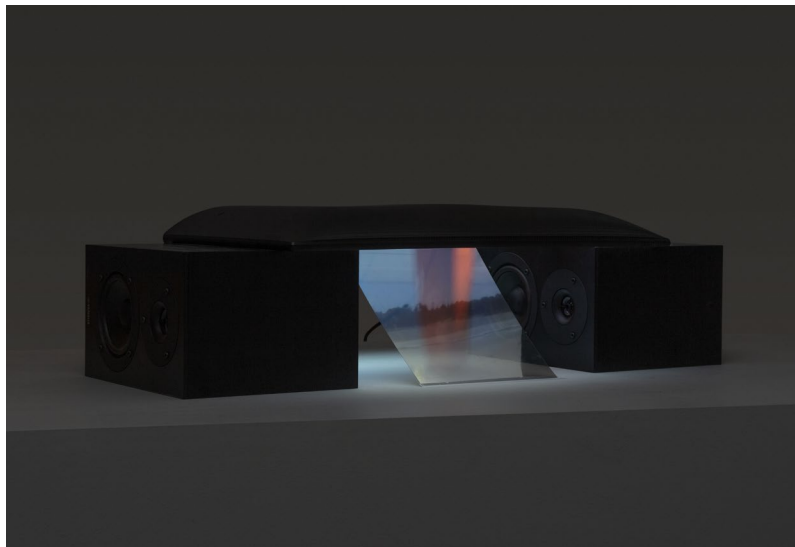

Clara Hausmann
Clouds, 2023
Mixed media
Dimensions variable
Unique