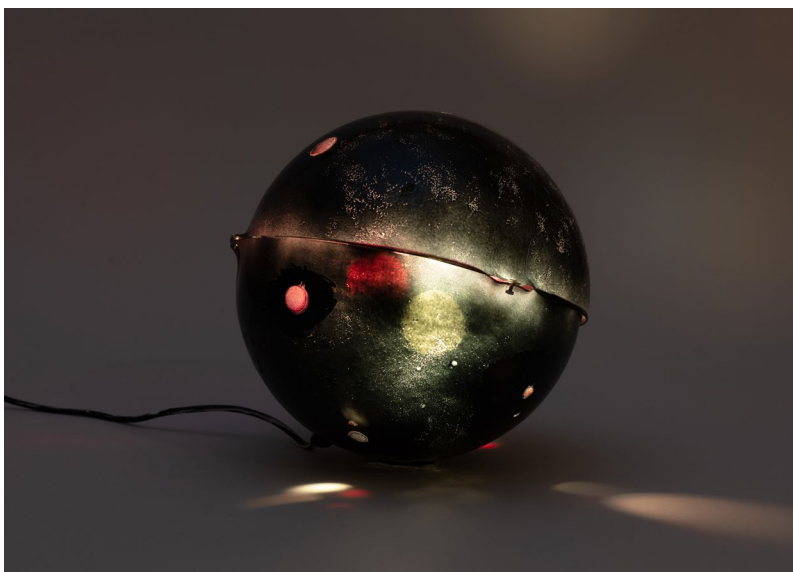

Louis Scherfig
eel (exploded earth lamp), 2024
20 x 20 x 20 cm
Various materials
Unique