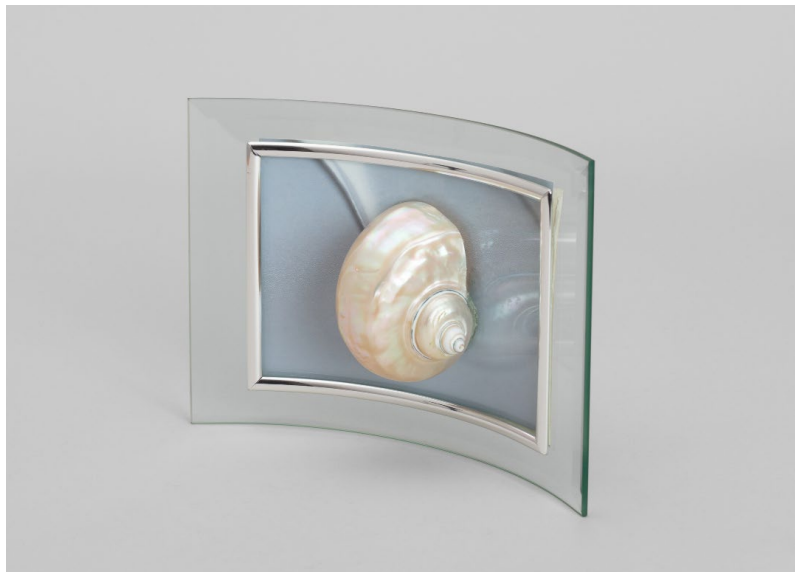

Hélène Fauquet
Shell Coral Sea, 2024
frame, seashell, inkjet print
16 x 24 x 18 cm
Unique