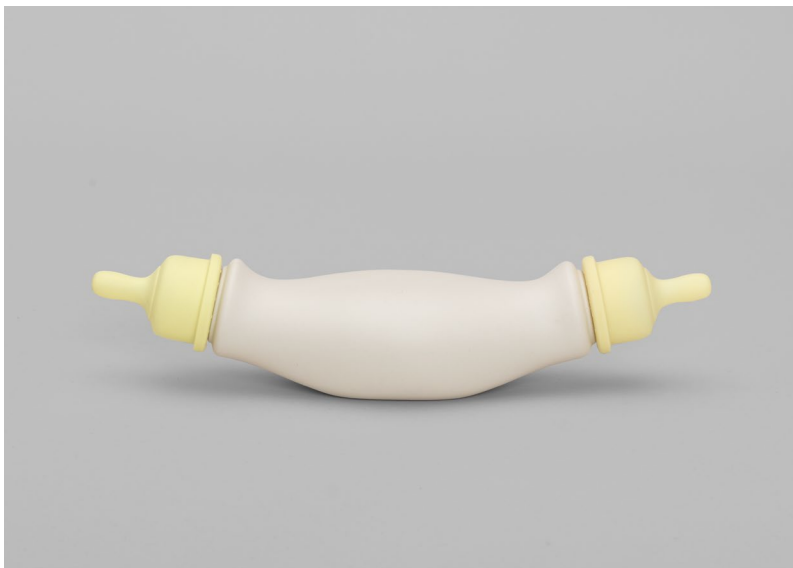

Spun Bottle, Spun Cup, 2016

Aluminum (Spun)

Bottle 25 x 9 x 9 cm

Cup 90 x 75 x 75 cm

Hélène Fauquet
Shell Coral Sea, 2024
frame, seashell, inkjet print
16 x 24 x 18 cm
Unique

House of Haha x The Big Dumb Object
banana baby bottle balancing game, 2024
Porcelain clay, platinum silicon
6,7 x 8,5 x 30,8 cm
Edition of 10