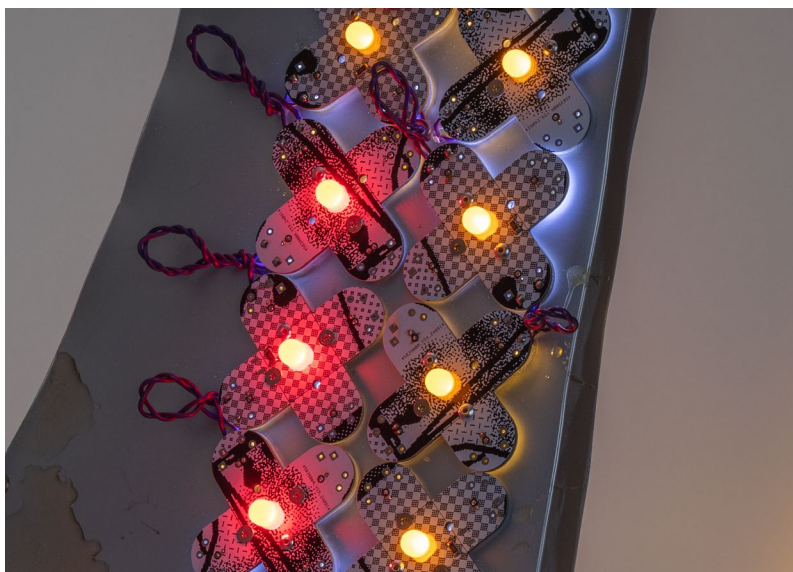

Ben Schumacher & Felix Taylor
X, 2024
Various Materials
51 x 27 x 17 cm
Unique